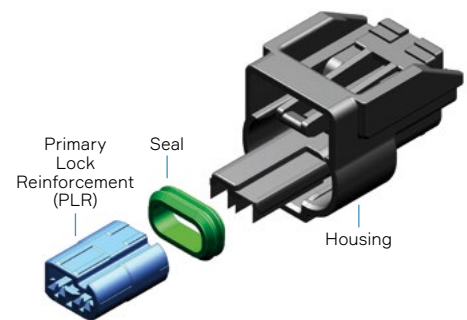

Please, contact an Aptiv representative for the full part number list.

DIMENSION MEASUREMENT SAMPLE

APEX® 1.2 SensoMate™
2W Female pre-assembly

APEX® 1.2 SensoMate™
2W Female assembly

EXPLODED VIEW

APEX® 1.2 SensoMate™
2W Female

COMPATIBLE WITH

APEX® 1.2 Series Terminals

Part numbers, specifications, dimensions and performance data in this document are for general references only and are subject to change without notice. To verify product information, please contact an Aptiv representative.