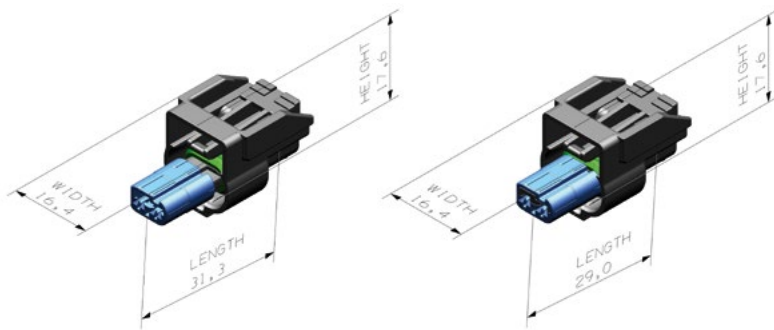

Visit aptiv.com

Cavity count	Blade size (mm)	Gender	Dimensions W x H x D (mm)	Part number	Index	Color	Other indexes offered
2	1.2	F	16.4 x 17.6 x 32.0	13806231	A	Black	B, C
3	1.2	F	19.3 x 17.6 x 31.0	13578335	A	Black	B, C, D
4	1.2	F	24.5 x 17.6 x 32.1	13820427	A	Black	B, C, D

Please, contact an Aptiv representative for the full part number list.

DIMENSION MEASUREMENT SAMPLE

APEX® 1.2 SensoMate™
2W Female pre-assembly

APEX® 1.2 SensoMate™
2W Female assembly

EXPLODED VIEW

APEX® 1.2 SensoMate™
2W Female