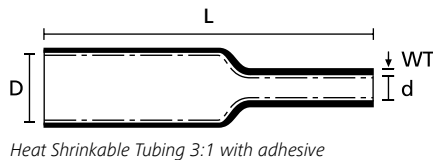

#### Features and benefits

- Flexible, thin wall polyolefin heat shrink tubing
- With coextruded hot melt adhesive inner wall
- Protects against moisture
- Provides an environmental sealing of complex parts

**Cut lengths available on request.  
Please contact us!**

PTA300 and PTA400 offer high shrink ratios and protection against humidity.

<b>MATERIAL</b>	Polyolefin, Chemically cross-linked (PO-X)
<b>Operating Temperature</b>	-55 °C to +125 °C
<b>Min. Shrink Temperature</b>	+120 °C
<b>Longitudinal Change After Shrinkage</b>	-5% max.
<b>Softening Point Adhesive</b>	+90 °C
<b>Dielectric Strength</b>	45 kV/mm
<b>Flammability</b>	self-extinguishing

#### EPS-300 - 3:1 shrink ratio

TYPE	Supplied Ø D min.	Recov. Ø d max.	Wall (WT)	Reel Length	Colour	Shrink Ratio	Tools	Article-No.
EPS-300-3/1	3.0	1.0	1.00	400 m	Black (BK)	3:1	30	340-03010
EPS-300-6/2	6.0	2.0	1.00	300 m	Black (BK)	3:1	30	340-06020
EPS-300-9/3	9.0	3.0	1.40	150 m	Black (BK)	3:1	30	340-09030
EPS-300-12/4	12.0	4.0	1.80	100 m	Black (BK)	3:1	30	340-12040
EPS-300-19/6	19.0	6.0	2.20	50 m	Black (BK)	3:1	30	340-19060
EPS-300-24/8	24.0	8.0	2.50	25 m	Black (BK)	3:1	30	340-24080
EPS-300-40/13	40.0	13.0	2.50	25 m	Black (BK)	3:1	30	340-40130