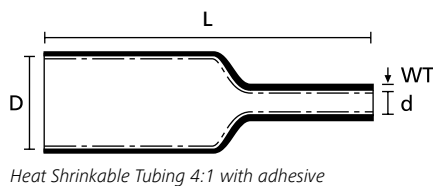

#### Features and benefits

- Flexible, thin wall polyolefin heat shrink tubing
- With coextruded hot melt adhesive inner wall
- Protects against moisture
- Provides an environmental sealing of complex parts

**Cut lengths available on request.  
Please contact us!**

PTA300 and PTA400 offer high shrink ratios and protection against humidity.

<b>MATERIAL</b>	Polyolefin, Chemically cross-linked (PO-X)
<b>Operating Temperature</b>	-55 °C to +125 °C
<b>Min. Shrink Temperature</b>	+120 °C
<b>Longitudinal Change After Shrinkage</b>	-5% max.
<b>Softening Point Adhesive</b>	+90 °C
<b>Dielectric Strength</b>	45 kV/mm
<b>Flammability</b>	self-extinguishing

#### EPS-300 - 3:1 shrink ratio

TYPE	Supplied Ø D min.	Recov. Ø d max.	Wall (WT)	Reel Length	Colour	Shrink Ratio	Tools	Article-No.
EPS-300-3/1	3.0	1.0	1.00	400 m	Black (BK)	3:1	30	340-03010
EPS-300-6/2	6.0	2.0	1.00	300 m	Black (BK)	3:1	30	340-06020
EPS-300-9/3	9.0	3.0	1.40	150 m	Black (BK)	3:1	30	340-09030
EPS-300-12/4	12.0	4.0	1.80	100 m	Black (BK)	3:1	30	340-12040
EPS-300-19/6	19.0	6.0	2.20	50 m	Black (BK)	3:1	30	340-19060
EPS-300-24/8	24.0	8.0	2.50	25 m	Black (BK)	3:1	30	340-24080
EPS-300-40/13	40.0	13.0	2.50	25 m	Black (BK)	3:1	30	340-40130