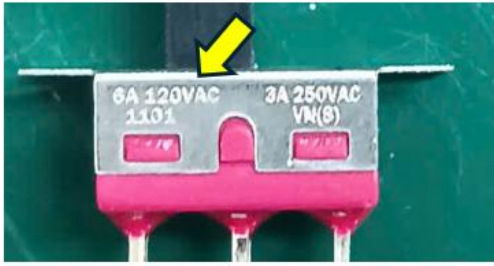

Before