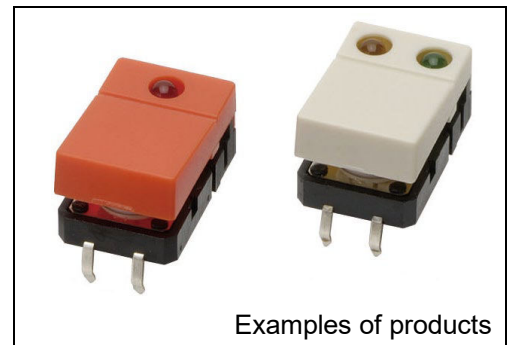

Notice regarding change to LED terminal plating due to process change.

NOTE:

This PCN is intended for use exclusively in EUROPE, Middle East and Africa.

[Target Products]

TACTILE SWITCH B3J series
< Refer to the " [Details of applicable model] " . >

[Effective Date]

Effective as of our production in September, 2026.
It ships as soon as the stock runs out.

[Reason for change]

To improve or to change our production system

Examples of products

[Changes]

Before the change	After the change
LED terminal plating Plating : Solder plating LED terminal	LED terminal plating Plating : Tin plating No change in functions and specifications.