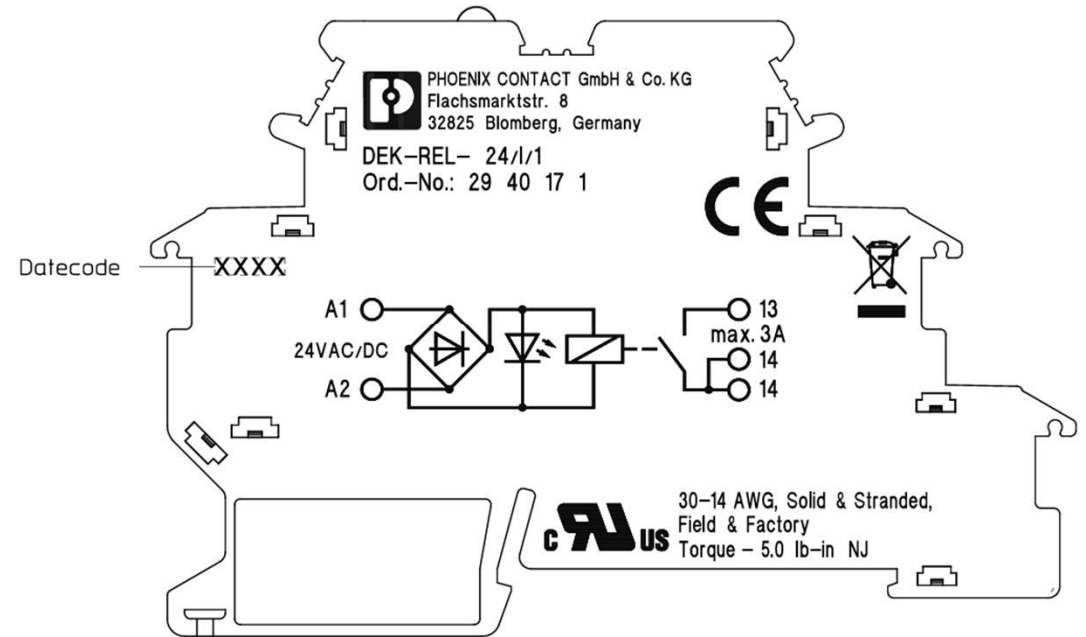

CDK250087

Update of the printing layout for the DEK product line

old design

new design

Additional information: -

Date of change: 30.04.2026