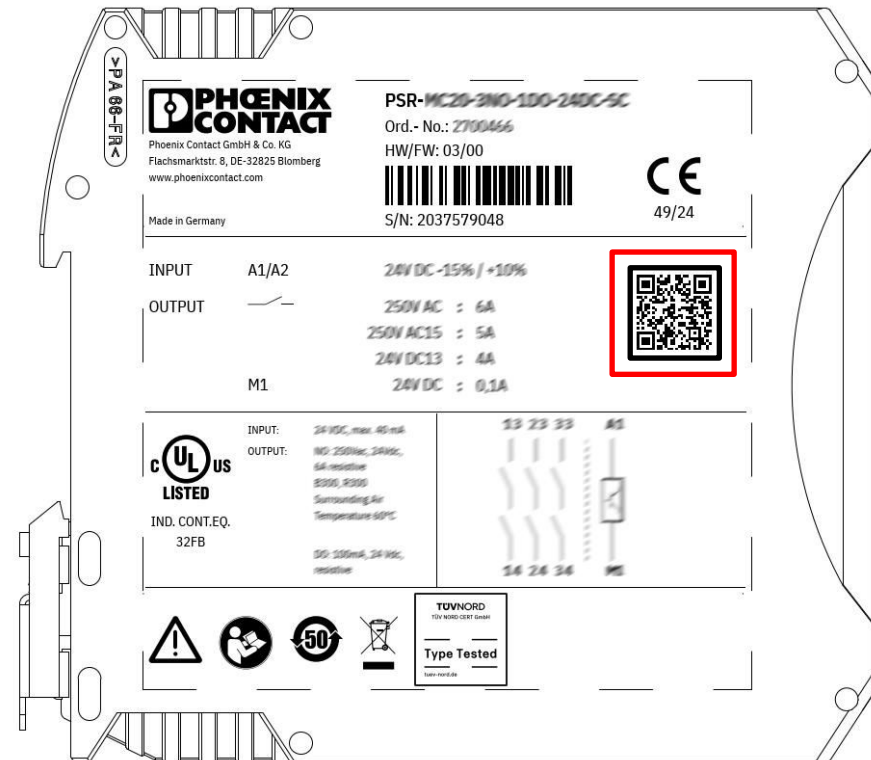

New Lasertemplate PSR-MCXX... / PSR-PCXX... (12.5 mm width)

old

new